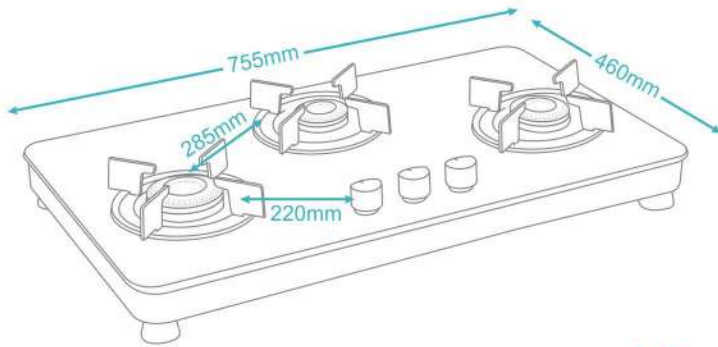

MAINTENANCE FREE
AND LEAK PROOF VALVE.

WARRANTY ON GLASS &
FORGING BURNERS*

8mm

Toughened Glass

Also available in 2 Burner Model.

Magical Inspirations.
Stunning Designs.