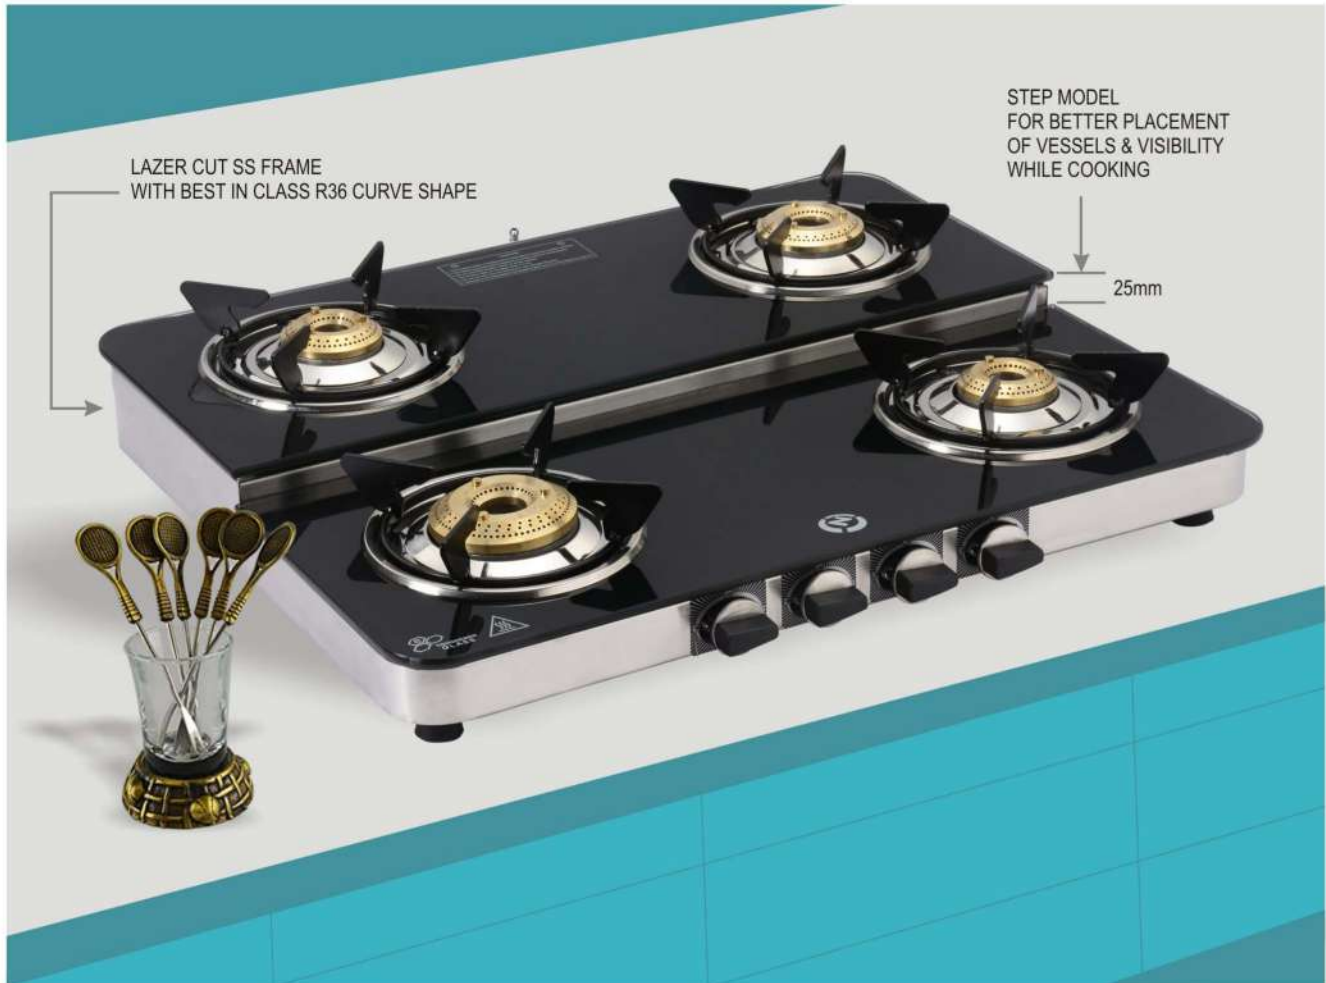

N STEP SERIES

8mm
Toughened Glass

MC-423
PLATFORM

Finish	Gas Stove on Toughened Glass Top, Stainless Steel Frame
Dimensions	635 x 575mm
Burner	1 Big Brass 2 Small Brass 1 Jumbo Brass
Burner Rating	68%
Knob	Metal
Pan Support	MS Powder Coated
Gas Nozzle	Multi-Directional
Drip Tray	Stainless Steel
Leg	Rubber
Ignition	Manual / Auto
Approved	ISI