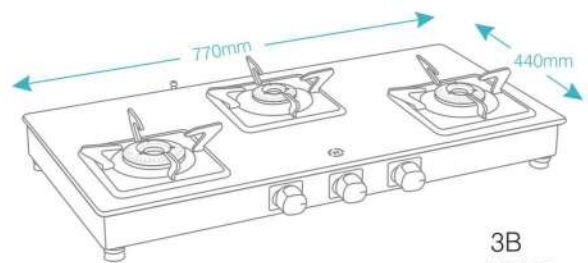

VISTA SERIES (020)

8mm
Toughened Glass

**2 Burner
VISTA**

Finish	Gas Stove on Toughened Glass Top, Stainless Steel Frame
Dimensions	700 x 420mm
Burner	1 Big Brass 1 Small Brass
Burner Rating	68%
Knob	Metal
Pan Support	Euro Coated
Gas Nozzle	Brass - Multi-Directional
Drip Tray	Stainless Steel
Leg	Rubber
Ignition	Manual / Auto
Approved	ISI

**3 Burner
VISTA**

Finish	Gas Stove on Toughened Glass Top, Stainless Steel Frame
Dimensions	770 x 440mm
Burner	1 Big Brass 1 Small Brass 1 Jumbo Brass
Burner Rating	68%
Knob	Metal
Pan Support	Euro Coated
Gas Nozzle	Brass - Multi-Directional
Drip Tray	Stainless Steel
Leg	Rubber
Ignition	Manual / Auto
Approved	ISI

Also available in 4 Burner Model.

3B
VISTA