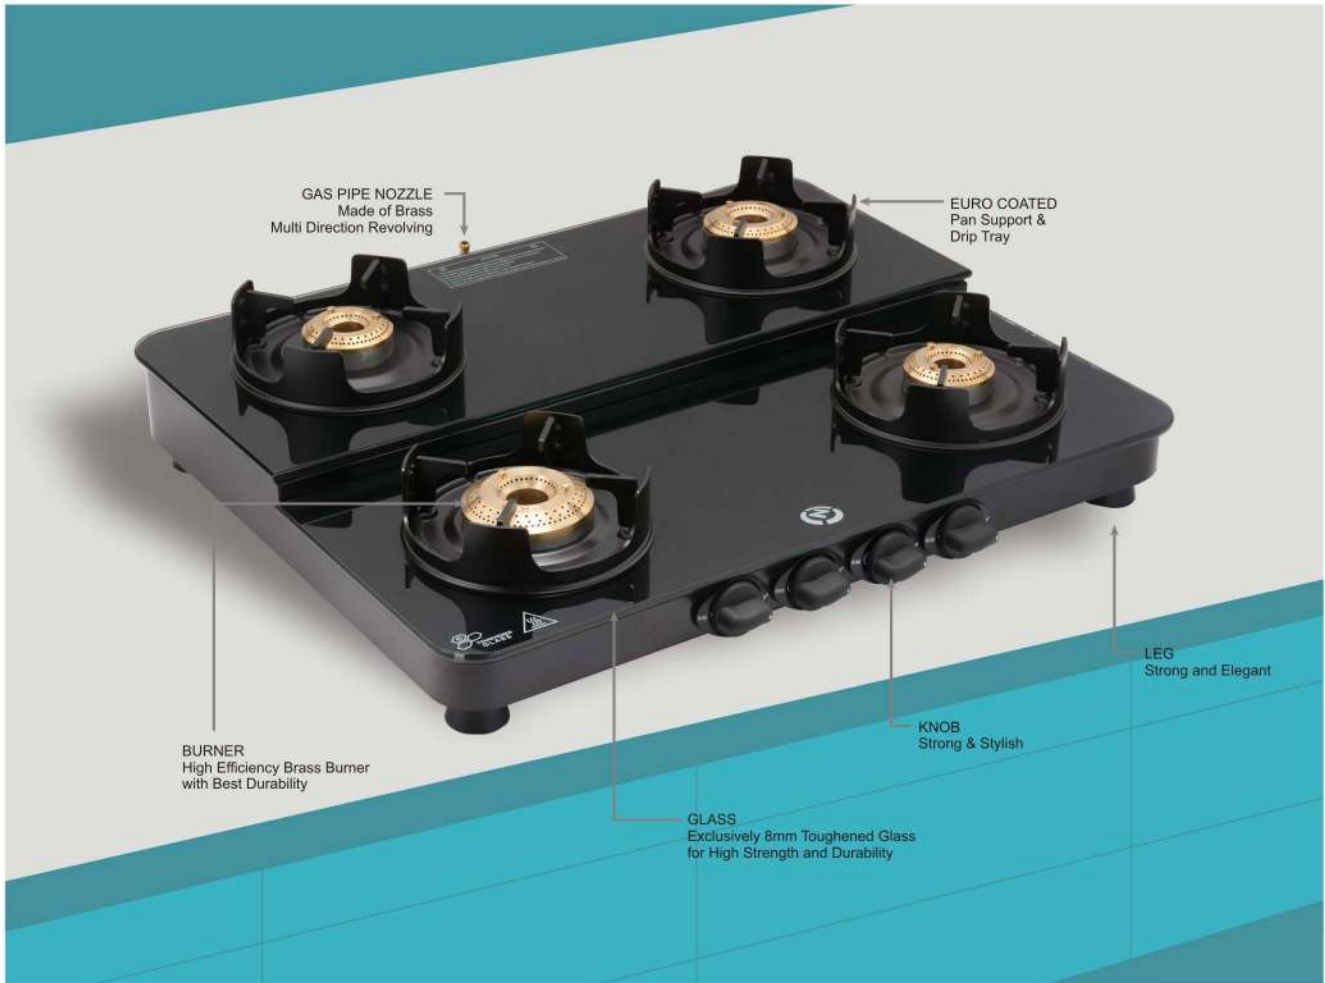

3 Burner PANTHER

Finish	Gas Stove on Toughened Glass Top, MS Powder Coated Frame
Dimensions	770 x 440mm
Burner	1 Big Brass 1 Small Brass
Burner Rating	68%
Knob	Metal
Pan Support	Euro Coated
Gas Nozzle	Brass - Multi-Directional
Drip Tray	MS Euro Coated
Leg	Rubber
Ignition	Manual / Auto
Approved	ISI