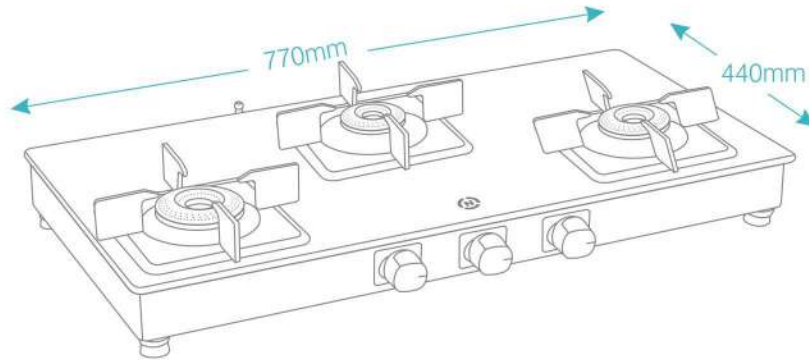

8mm

Mirror Border
Toughened Glass

Special Mixing Tube
for Better Blue Flame