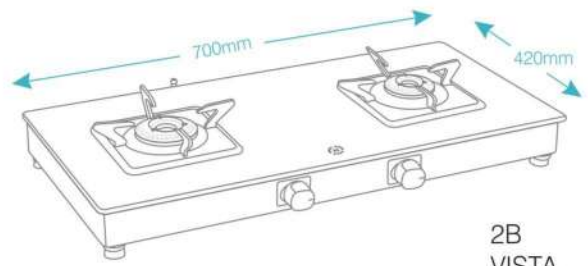

VISTA SERIES (020)

8mm
Toughened Glass

**2 Burner
VISTA**

Finish	Gas Stove on Toughened Glass Top, Stainless Steel Frame
Dimensions	700 x 420mm
Burner	1 Big Brass 1 Small Brass
Burner Rating	68%
Knob	Metal
Pan Support	Euro Coated
Gas Nozzle	Brass - Multi-Directional
Drip Tray	Stainless Steel
Leg	Rubber
Ignition	Manual / Auto
Approved	ISI

**3 Burner
VISTA**

Finish	Gas Stove on Toughened Glass Top, Stainless Steel Frame
Dimensions	770 x 440mm
Burner	1 Big Brass 1 Small Brass 1 Jumbo Brass
Burner Rating	68%
Knob	Metal
Pan Support	Euro Coated
Gas Nozzle	Brass - Multi-Directional
Drip Tray	Stainless Steel
Leg	Rubber
Ignition	Manual / Auto
Approved	ISI

Also available in 4 Burner Model.

2B
VISTA