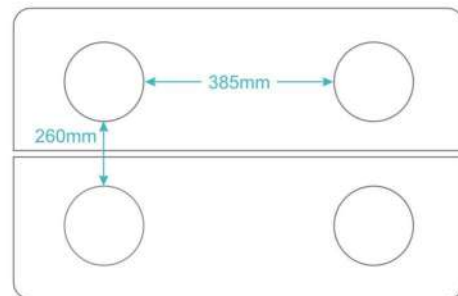

N STEP SERIES

8mm
Toughened Glass

MC-423
PLATFORM

Finish	Gas Stove on Toughened Glass Top, Stainless Steel Frame
Dimensions	635 x 575mm
Burner	1 Big Brass 2 Small Brass 1 Jumbo Brass
Burner Rating	68%
Knob	Metal
Pan Support	MS Powder Coated
Gas Nozzle	Multi-Directional
Drip Tray	Stainless Steel
Leg	Rubber
Ignition	Manual / Auto
Approved	ISI