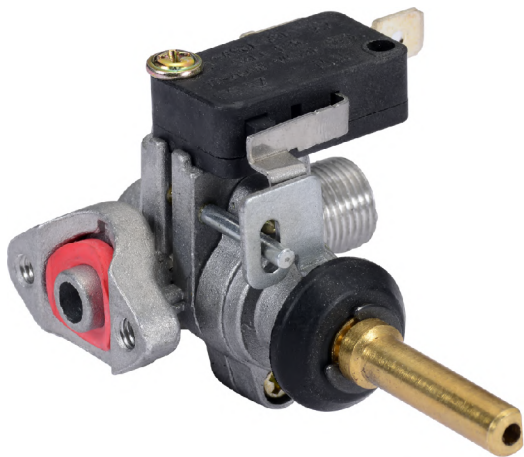

NAITIK HOME
APPLIANCES

AUROS
SERIES

AUROUS SERIES (065)

4 BURNER

8mm

Toughened Glass
with Edge Guard

www.naitikappliances.com

IS : 4246

AUROUS SERIES (065)

2 BURNER

8mm

Toughened Glass
with Edge Guard

www.naitikappliances.com

IS : 4246

CM/L : 3083550

Finish	Gas Stove on Toughened Glass Top, MS Coated Frame
Dimensions	700 x 420mm
Burner	1 Big Brass 1 Small Brass
Burner Rating	68%
Knob	Metal
Pan Support	Euro Coated
Gas Nozzle	Brass - Multi-Directional
Drip Tray	Stainless Steel
Leg	Rubber
Ignition	Manual / Auto
Approved	ISI

AUROUS SERIES (065)

MAINTENANCE FREE
AND LEAK PROOF VALVE.

AUROUS SERIES (065)

SPECIAL FEATURES

Forged
Brass Burners
for
Long Life

Matt Finish
Double Drip Tray

Euro Coated
Pan Support
for
Better Support

Specially Designed Glass
with Edge Guard