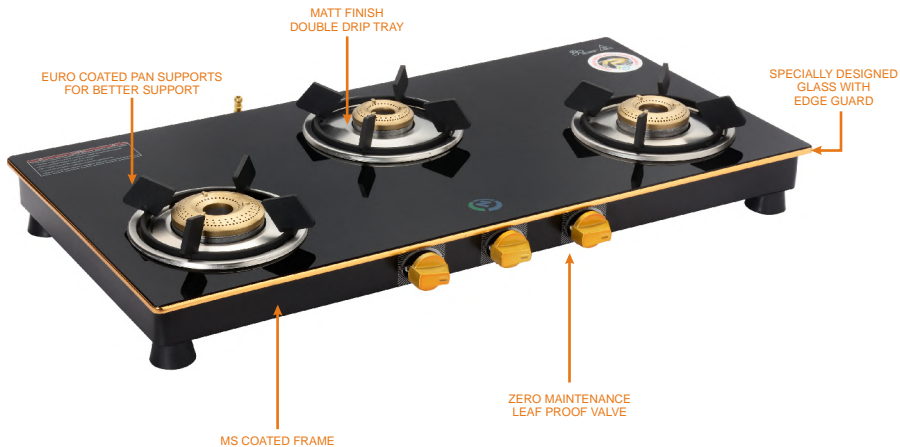

AUROUS SERIES (065)

8mm

Toughened Glass
with Edge Guard

www.naitikappliances.com

**NAITIK HOME
APPLIANCES**